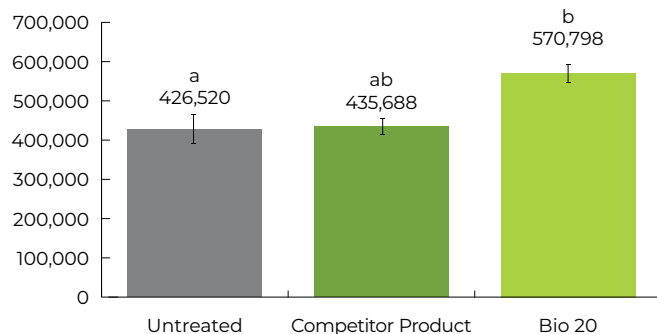

Cereals

Use as a stress buster when conditions that are likely to lead to a stress event begin to develop. Earlier applications are more beneficial.

Potatoes, root crops & field vegetables

Build Bio 20 into a nutrient programme right from the start. Many growers and agronomists who have used Bio 20 in a stress situation now do this as a matter of course.

PRODUCT ANALYSIS

Analysis	w/w	w/v
Biostimulant	Contains biostimulant	
Nitrogen (N)	13.2%	20.0%
Phosphate (P ₂ O ₅)	13.2%	20.0%
Potassium (K ₂ O)	13.2%	20.0%
Magnesium (MgO)	1.0%	1.5%
Iron (Fe EDTA)	960mg/kg	1460mg/L
Manganese (Mn EDTA)	480mg/kg	730mg/L
Copper (Cu EDTA)	480mg/kg	730mg/L
Zinc (Zn EDTA)	480mg/kg	730mg/L
Boron	190mg/kg	290mg/L
Cobalt (Co EDTA)	8mg/L	12mg/L
Molybdenum	8mg/L	12mg/L

POTATO TRIAL RESULTS

Total tuber numbers /ha

Bio 20 treated potatoes had significantly more tubers compared to untreated controls.

17% yield increase represented a >35:1 return on investment for the cost of the Bio 20 applications.